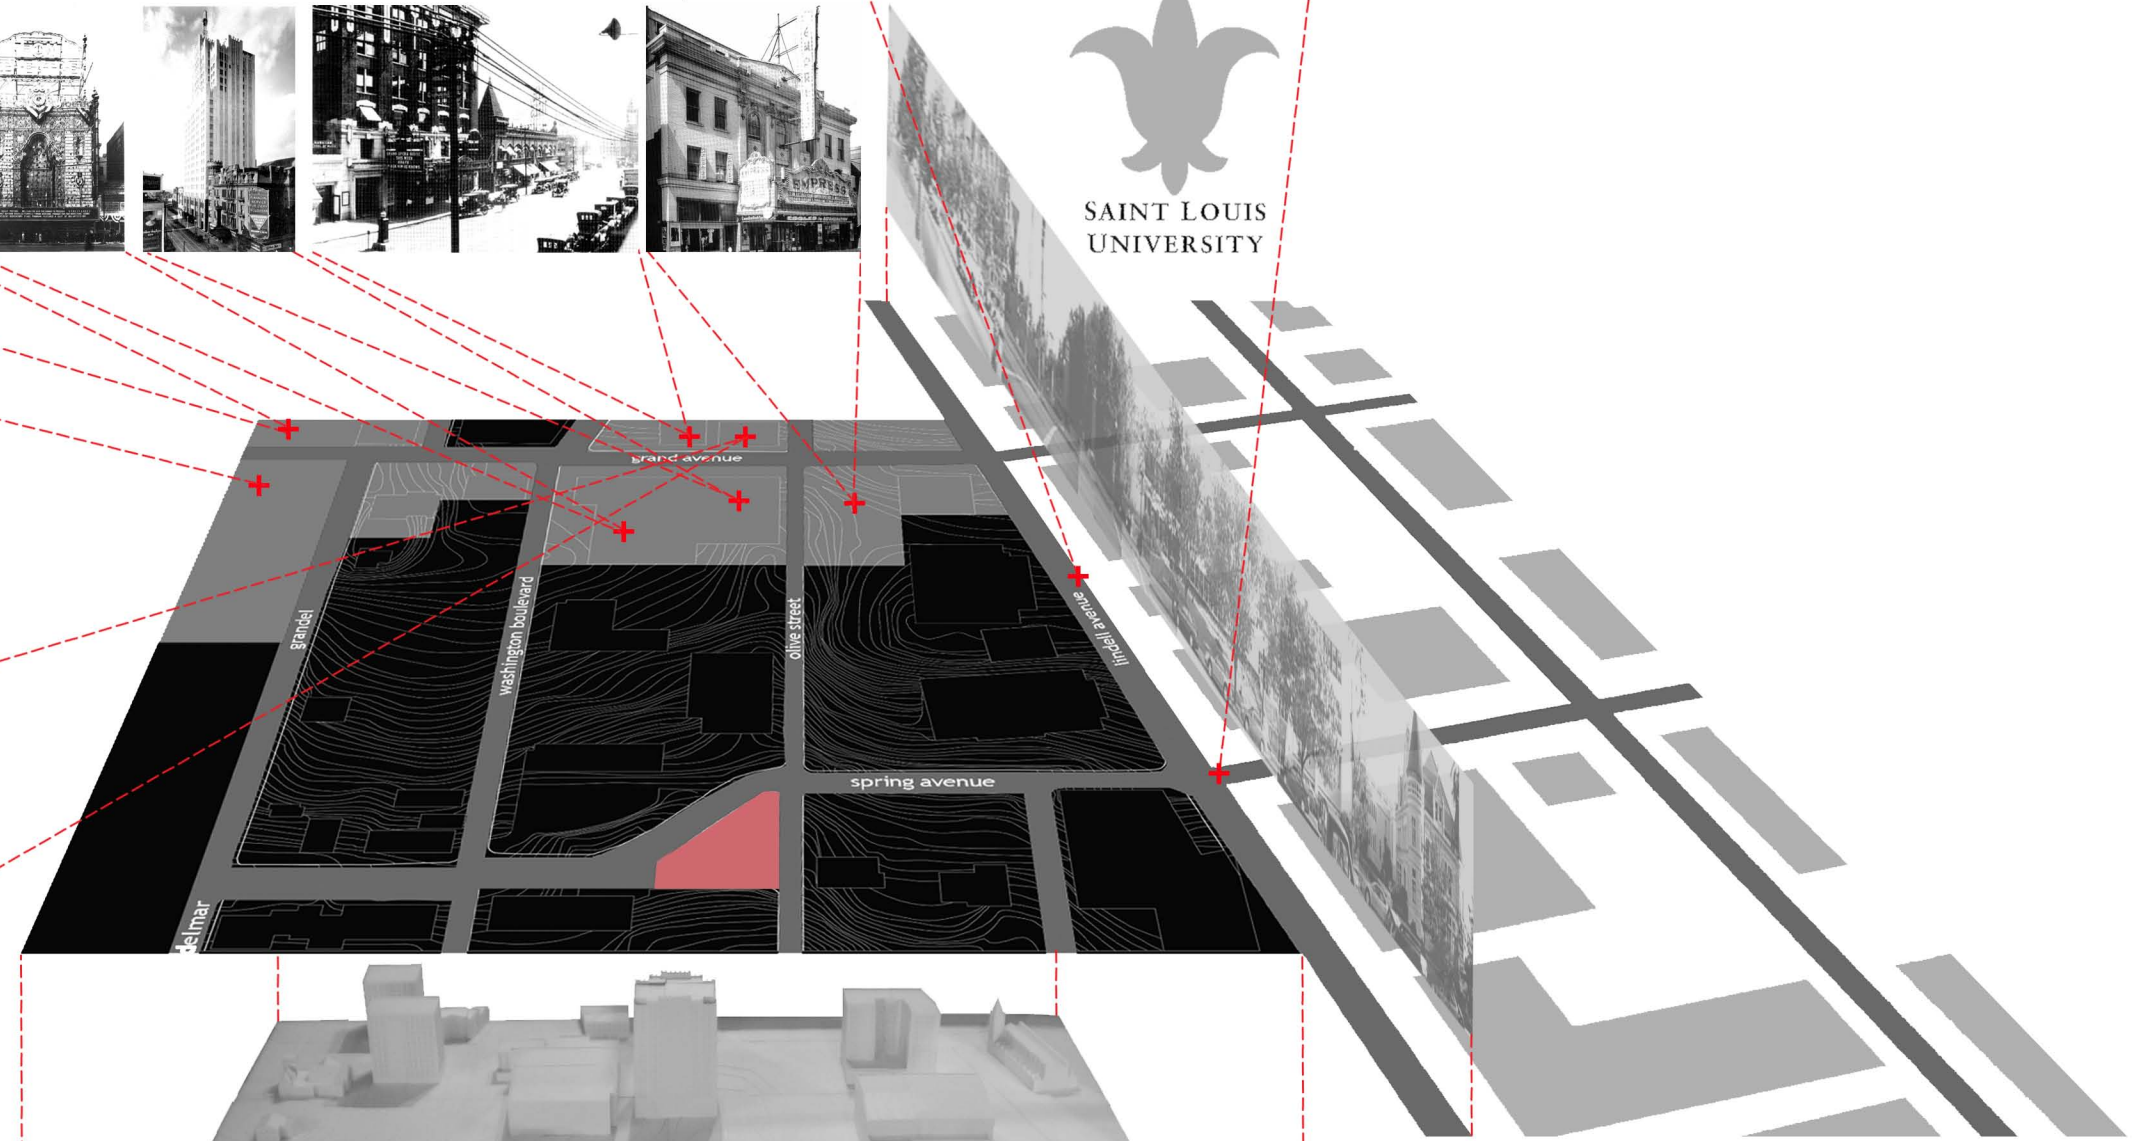

great white way historical center

symphony hall

fox theater

continental

rialto theater

empress theater

metropolitan

beers hotel

saint louis university territory

■ building site